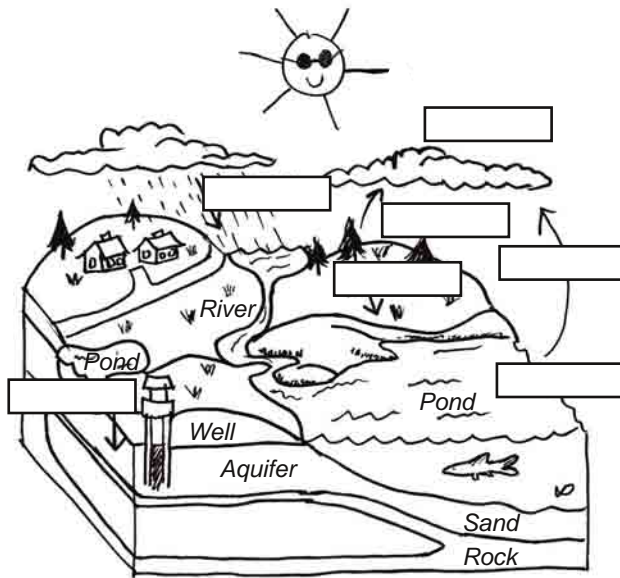

Kids' Pages

Water Cycle Activity

Diagram adaptation by Claire Esterman

In boxed spaces near arrows label the diagram with water cycle terms: **Evaporation**, **Condensation**, **Precipitation**, **Runoff**, **Percolation**, and **Collection**. Color the sun yellow as the heat engine driving the cycle. Draw a tree and add an arrow labeled **Transpiration**.

For an interactive diagram of the water cycle see:
http://www.epa.gov/ogwdw/kids/flash/flash_watercycle.html

Bald Eagle Coloring Fun
 Credit: <http://www.openclipart.org>

The Water Cycle Song

Sung to the tune of *She'll Be Coming Round the Mountain*

Watershed Maze

**END
X**

See links in the Resources section for more online kids' activities and games.

River herring are a key part of the food chain in the Gulf of Maine ecosystem, and its fishing and whale watching industries. They are food for many other species, particularly bluefish and striped bass, but also cod, haddock, and halibut. Seals, whales, ospreys, herons, gulls, and diving waterfowl also eat herring.

Then help some fish continue via the Carter's River into Little Herring Pond and on to spawning beds at the north end.

Cape Cod Canal >> << Atlantic Ocean